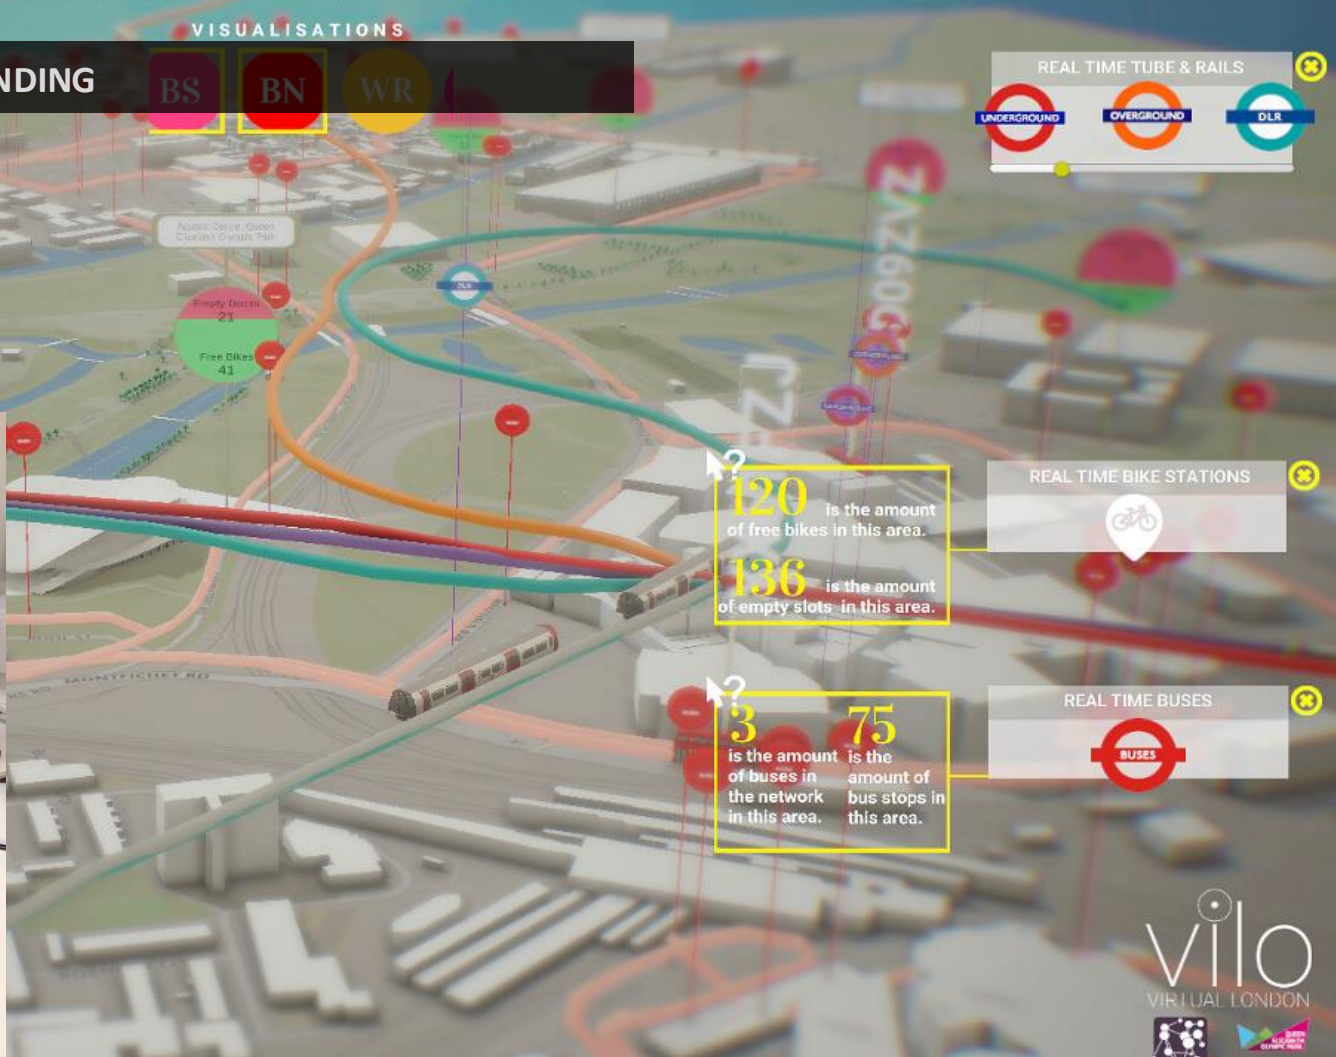

Map by D A Smith, CASA UCL.

Data from: data.london.gov.uk/dataset/london-atmospheric-emissions-inventory-2010

359 mins (5 hours)

spacebar to play / pause

: Glaucoma, r: Retina, a: All

CONNECTING THE DOTS, OBSERVING PATTERNS

AUGMENTING OUR UNDERSTANDING

VISUALISATIONS

BS BN WR

REAL TIME TUBE & RAILS

- UNDERGROUND
- OVERGROUND
- DLR

REAL TIME BIKE STATIONS

REAL TIME BUSES

DIGITAL CARBON