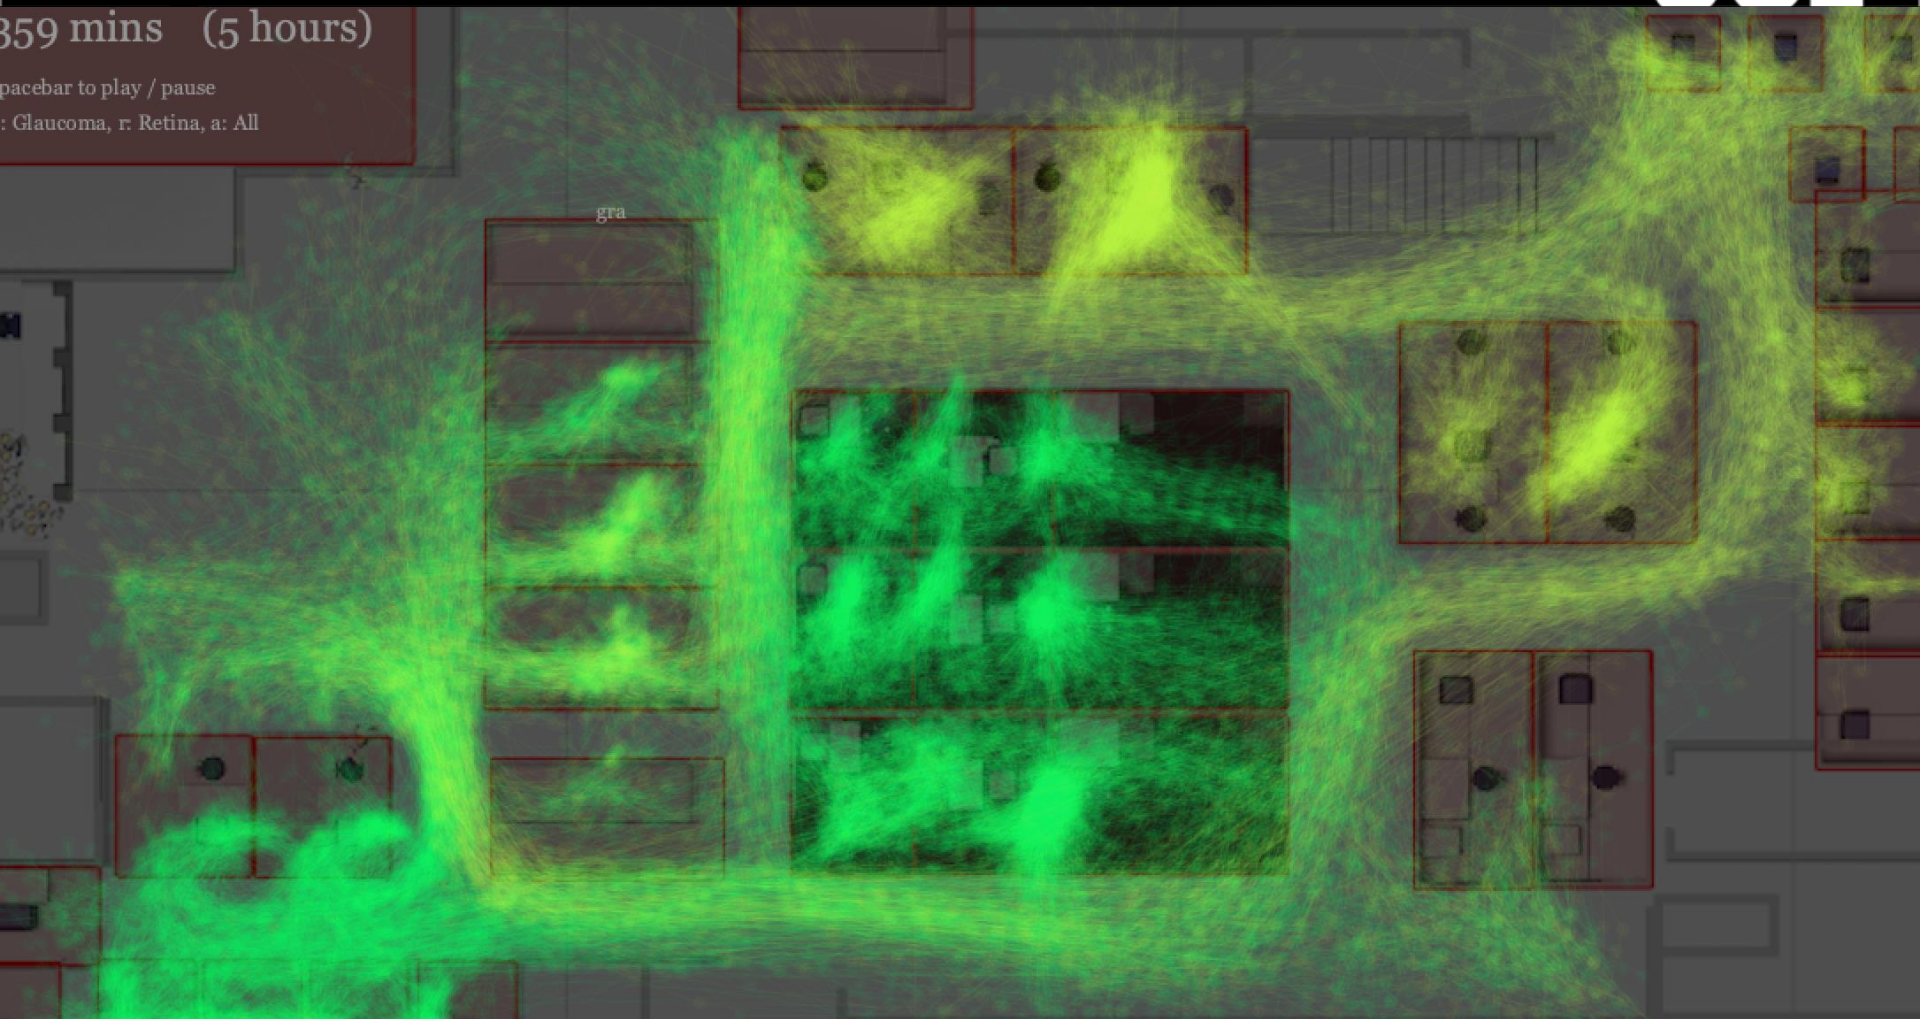

Map by D A Smith, CASA UCL.

Data from: data.london.gov.uk/dataset/london-atmospheric-emissions-inventory-2010

359 mins (5 hours)

spacebar to play / pause

: Glaucoma, r: Retina, a: All

CONNECTING THE DOTS, OBSERVING PATTERNS

AUGMENTING OUR UNDERSTANDING

VISUALISATIONS

BS BN WR

REAL TIME TUBE & RAILS

- UNDERGROUND
- OVERGROUND
- DLR

REAL TIME BIKE STATIONS

REAL TIME BUSES

DIGITAL CARBON