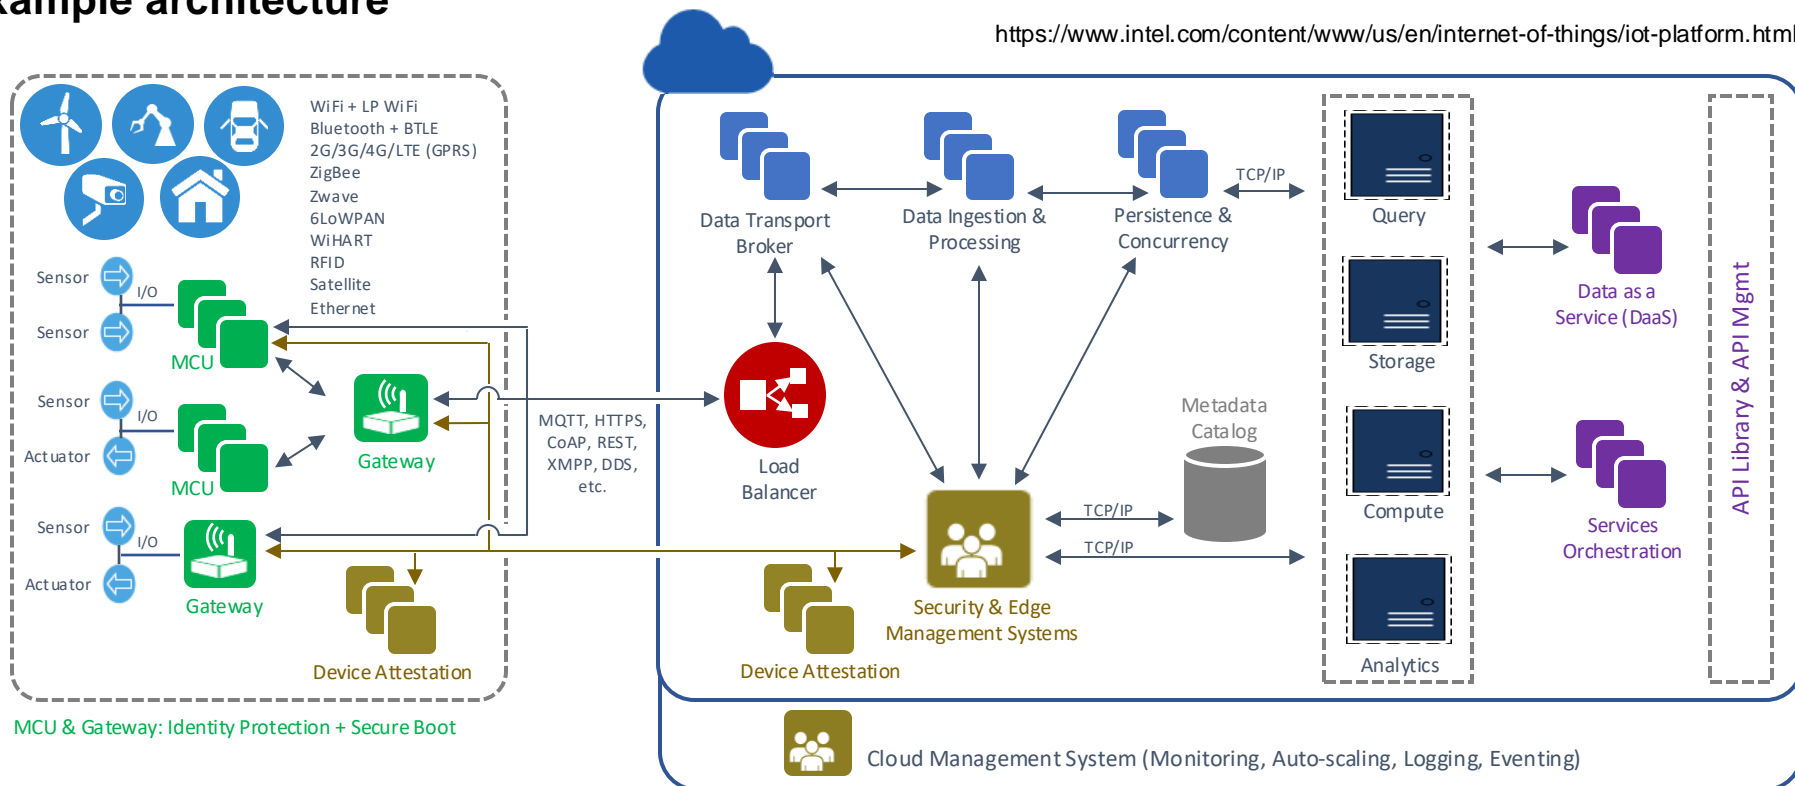

AUGMENTING OUR UNDERSTANDING

VISUALISATIONS

BS BN WR

REAL TIME TUBE & RAILS

- UNDERGROUND
- OVERGROUND
- DLR

REAL TIME BIKE STATIONS

REAL TIME BUSES

DIGITAL CARBON

Example architecture

MCU & Gateway: Identity Protection + Secure Boot