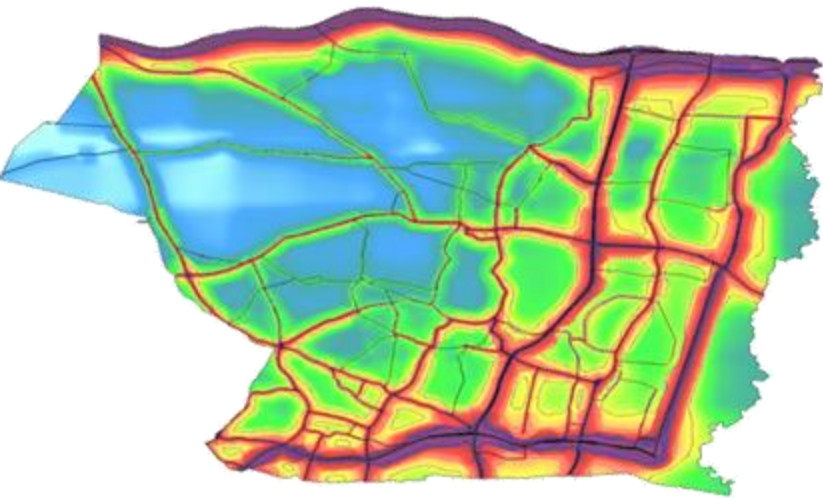

Map by D A Smith, CASA UCL.

Data from: data.london.gov.uk/dataset/london-atmospheric-emissions-inventory-2010

359 mins (5 hours)

spacebar to play / pause

: Glaucoma, r: Retina, a: All

CONNECTING THE DOTS, OBSERVING PATTERNS