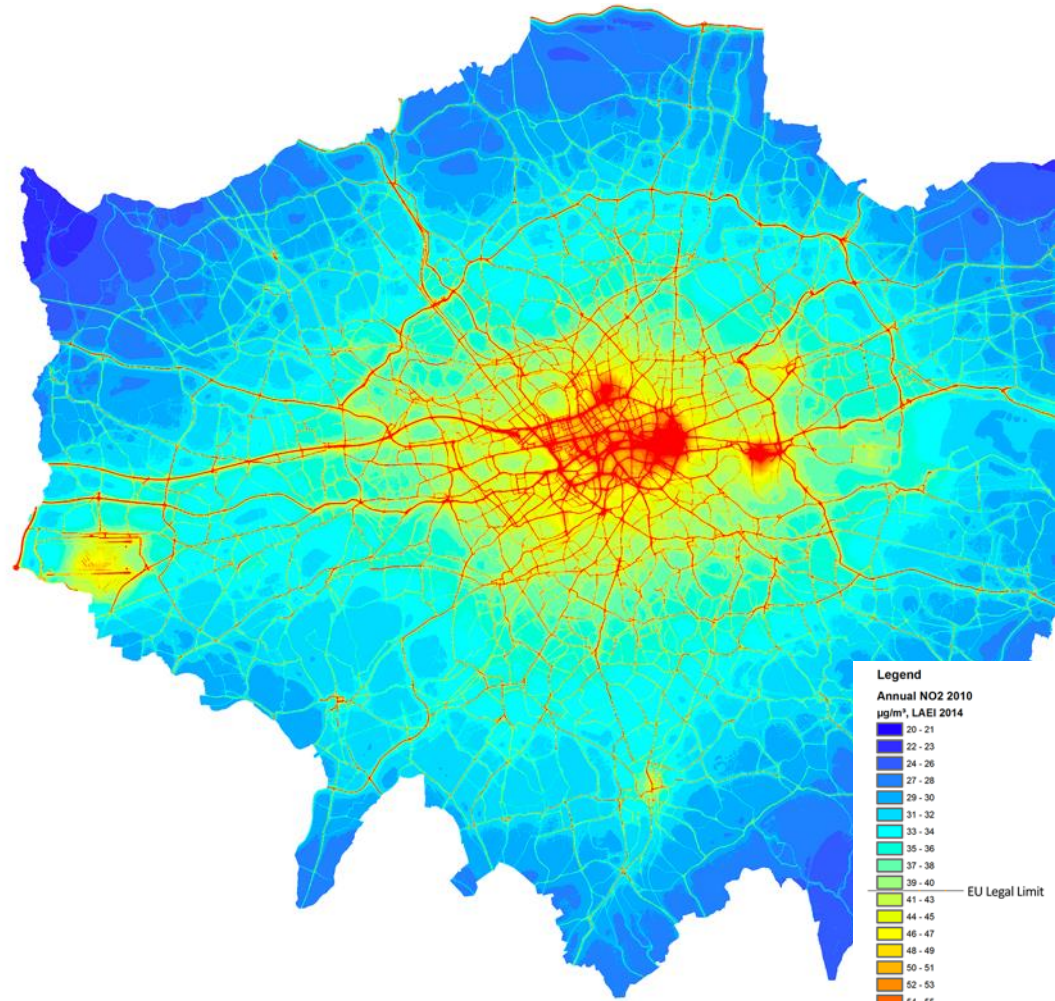

Map by D A Smith, CASA UCL.

Data from: data.london.gov.uk/dataset/london-atmospheric-emissions-inventory-2010

359 mins (5 hours)

spacebar to play / pause

: Glaucoma, r: Retina, a: All

CONNECTING THE DOTS, OBSERVING PATTERNS